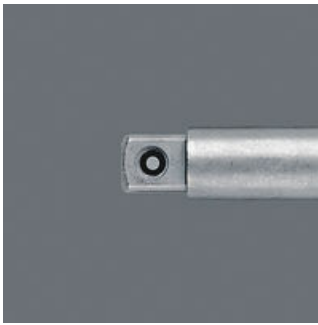

870/4/7 Set A SB, 3 pieces

Adaptors

EAN:	4013288139115	Size:	190x60x25 mm
Part number:	05073200001	Weight:	146 g
Article number:	870/4/7 Set A SB SiS	Country of origin:	CZ
		Customs tariff number:	84661038

- Three tool shafts for power tool socket inserts
- 1/4", 3/8" and 1/2" square head output
- 1/4" hex head and 7/16" hex head drive (Wera connecting series 4 and 7)

Tool shaft set with square head drive by Wera. Suitable for power tool socket inserts. Drive: 1/4" hexagon.

With locking pin

Adaptors with locking pin; for machine-operated nut spinner sockets

870/4/7 Set A SB, 3 pieces

Adaptors

Set contents:

870/4 Adaptor, 1/4" x 50 mm

05050205001¹⁾ 1x 1/4" x 50 mm

05050215001¹⁾ 1x 3/8" x 50 mm

¹⁾ With locking pin; for machine-operated nut spinner sockets

870/7 Adaptor, 1/2" x 75 mm

05050510001¹⁾ 1x 1/2" x 75 mm

¹⁾ With locking pin; for machine-operated nut spinner sockets

Web link

https://products.wera.de/en/bits_holders_adaptors_and_sets_holders_adaptors_connectors_adaptors_870_4_7_set_a_sb_sis.html